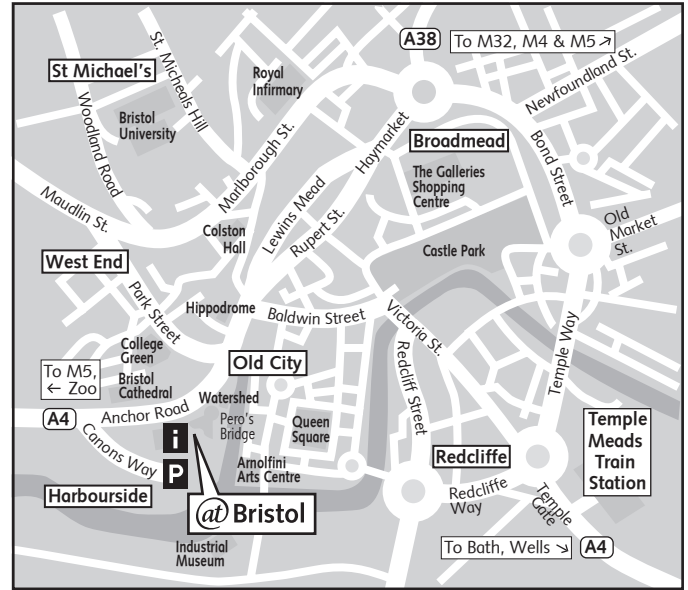

# @ Bristol location map

Regional map

Bristol city centre map

From Bristol Temple Meads Train station the options are:

- By foot**            20 minute walk
- By bus**            10 minute bus ride to The Centre Bus No 8/508 or 9/509 followed by a 5 minute walk from The Centre along the waterfront.
- By taxi**            5 minutes by taxi. You can be dropped off either on Anchor Road, or at the back of Millennium Square by the underground car park.

@ Bristol Site Map