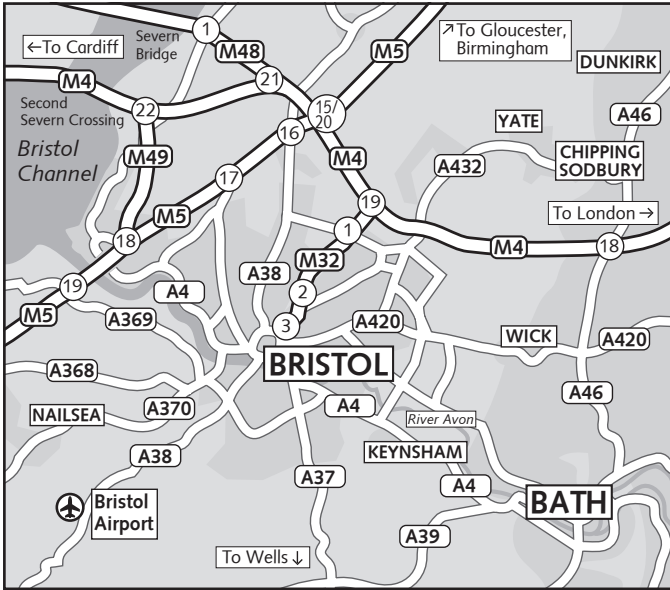

# @ Bristol location map

Regional map

Bristol city centre map

From Bristol Temple Meads Train station the options are:

- By foot**            20 minute walk
- By bus**            10 minute bus ride to The Centre Bus No 8/508 or 9/509 followed by a 5 minute walk from The Centre along the waterfront.
- By taxi**            5 minutes by taxi. You can be dropped off either on Anchor Road, or at the back of Millennium Square by the underground car park.

@ Bristol Site Map