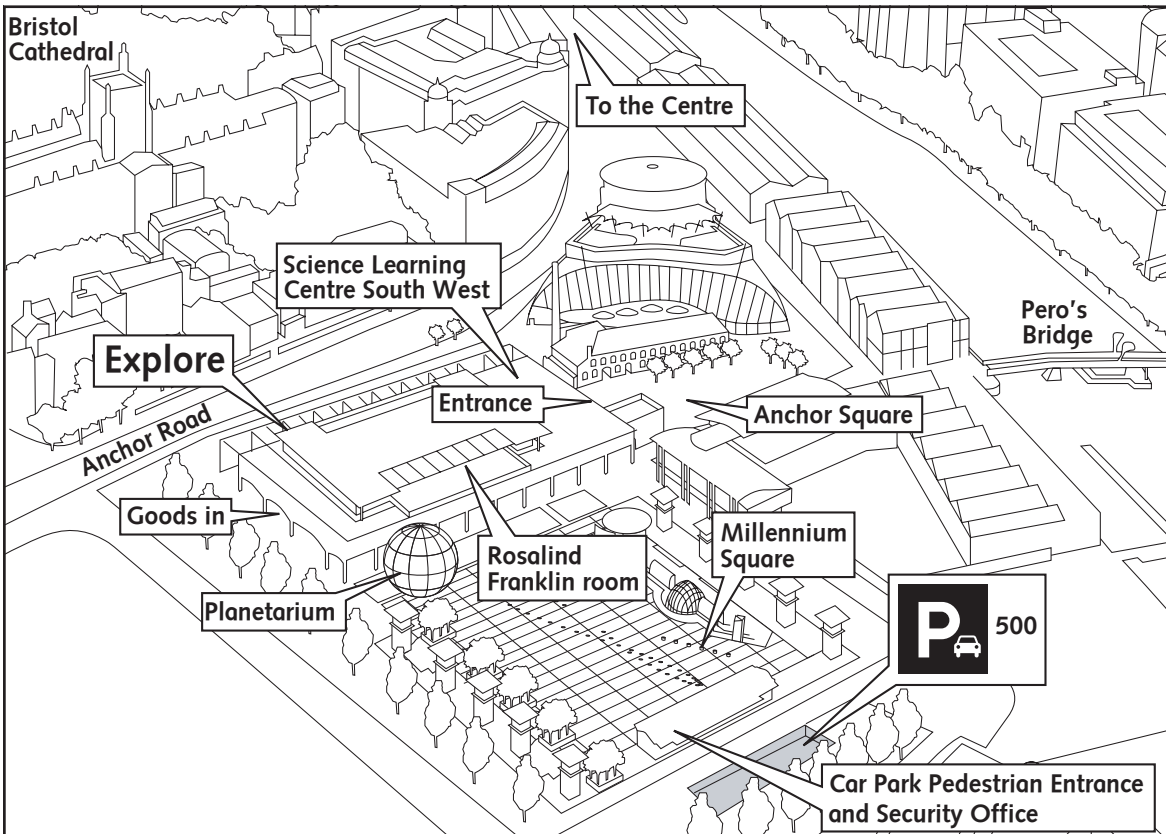

# @ Bristol location map

Regional map

Bristol city centre map

From Bristol Temple Meads Train station the options are:

- By foot**            20 minute walk
- By bus**            10 minute bus ride to The Centre Bus No 8/508 or 9/509 followed by a 5 minute walk from The Centre along the waterfront.
- By taxi**            5 minutes by taxi. You can be dropped off either on Anchor Road, or at the back of Millennium Square by the underground car park.

@ Bristol Site Map