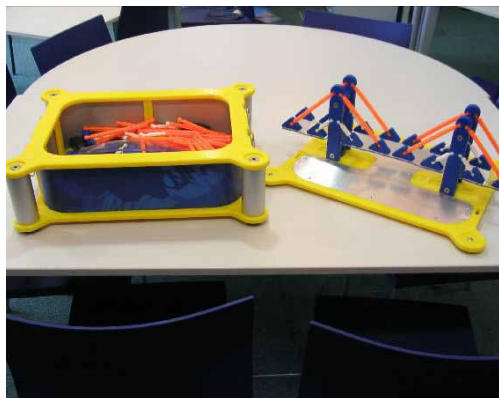

PORTABLE SCIENCE SET

Inspire students to discover more for themselves!

@Bristol's portable science sets are designed to encourage active discovery-based learning in children of all ages. Students can explore scientific phenomena in the classroom and develop important observational and critical thinking skills.

Hire a portable science set
or buy them for your
classroom or centre...

There are eight kits in the Investigate Structures series:

Building bridges

Build an arch, cable stay and beam bridge. Test them to destruction using the various loads.

- Comes with supporting resource material
- Easy to transport stackable units
- Only needs a table and an electricity supply
- Trolley fits in the boot of a car

Developed by @Bristol and Science Learning Centre South West. @Bristol is a registered charity (no. 1049954)

There are eight kits in the Investigate Structures series:

Up close

Look at a selection of small objects using a camera and monitor.

Look at light

Find out what happens to a light beam when it travels through a lens.